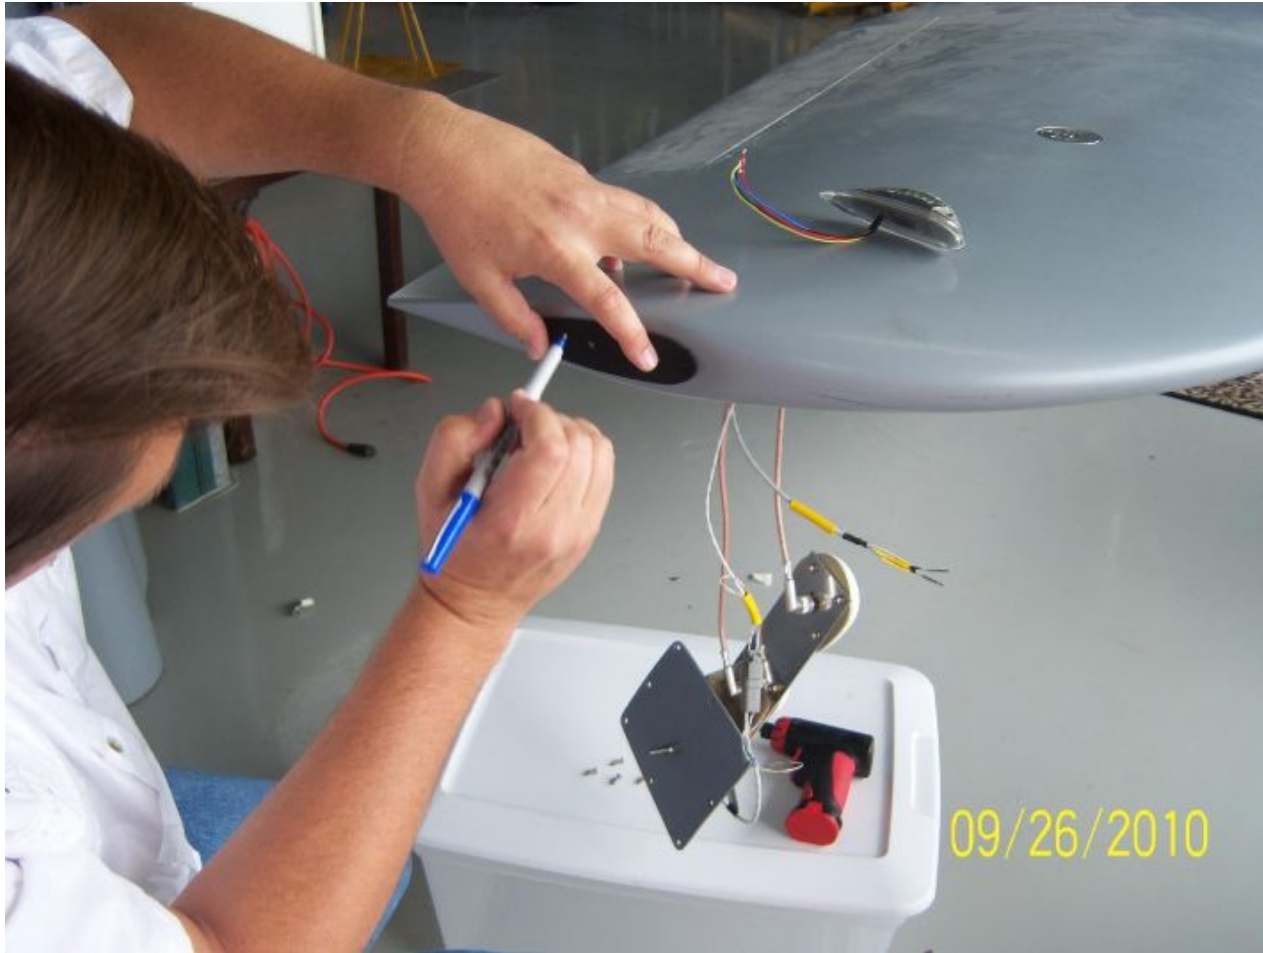

Lancair Legacy,

Installation of *Aveo Aurora Series*

Andromeda Wing

Navigation/Position/Strobe/

Synchronization Lights

Jim Frank's Lancair Legacy,

Atlanta, GA, Installation 9-26-2010

Ready for the Aveo Lights

Installation Ready

Tracing Template on Wing Tip

Drill holes, test fit Lights

Trace Backer Plate for inside wing tip

refinishing backer plate

Backer plates finished

Locating holes on backer plate, install using self locking nut clips

Test fitting the light disconnects

Lights installed