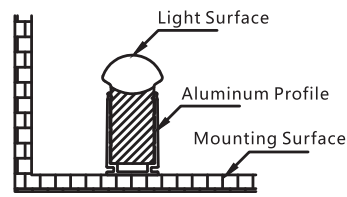

Beam Angle

Bending Diameter

Flame Resistant

UV Resistant

Solvent Resistant

Saltwater Resistant

IP68 Protection

IK08 Protection

Technical Data

Article No.	DMCC-24V-56
Color	RGB/Single Color
Working Voltage	DC24V
Rated Power / mtr	7.2W
LED Qty/mtr	56LEDs
LED Distance	1.79cm
Min. Cutting Unit	7LEDs (12.5cm)
Continuous Length	15m
IP Rating	IP68/IP40