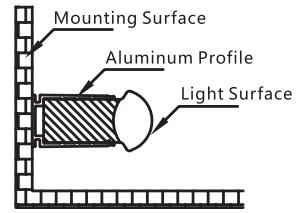

Beam Angle

Bending Diameter

Flame Resistant

UV Resistant

Solvent Resistant

Saltwater Resistant

IP68 Protection

IK08 Protection

Technical Data

Article No.	DMCC-24V-56
Color	RGB/Single Color
Working Voltage	DC24V
Rated Power / mtr	7.2W
LED Qty/mtr	56LEDs
LED Distance	1.79cm
Min. Cutting Unit	7LEDs (12.5cm)
Continuous Length	15m
IP Rating	IP68/IP40