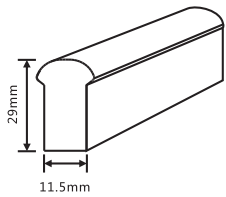

Beam Angle

Bending Diameter

Flame Resistant

UV Resistant

Solvent Resistant

Saltwater Resistant

IP68 Protection

IK08 Protection

Technical Data

Article No.	DMCC-24V-56
Color	RGB/Single Color
Working Voltage	DC24V
Rated Power / mtr	7.2W
LED Qty/mtr	56LEDs
LED Distance	1.79cm
Min. Cutting Unit	7LEDs (12.5cm)
Continuous Length	15m
IP Rating	IP68/IP40