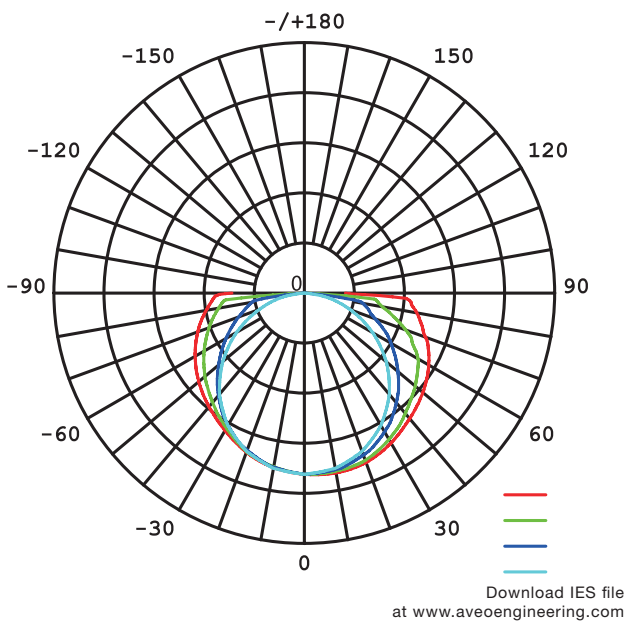

### Photometric Data

Article No.	DMSC-24V-60 and DMSCO-24V-60	
LED Type	SMD	
Beam angle	270°	
Color	CCT/Wavelength	Lumen/m
Red	620-630nm	>120lm
Green	520-530nm	>280lm
Blue	460-470nm	>40lm
Amber	590-595nm	>90lm
Warm White	2725±145K	>380lm
	3045±145K	>380lm
White	3465±245K	>380lm
	3985±275K	>380lm
Cool White	4503±243K	>380lm
	5028±283K	>380lm
Daylight White	5665±355K	>380lm

**Beam Angle**  
270°

**Bending Diameter**  
D:12cm

**Flame Resistant**

**UV Resistant**

**Solvent Resistant**

**Saltwater Resistant**

**IP68 Protection**

**IK08 Protection**

### Candle Power Distribution

### Illuminance Characteristics