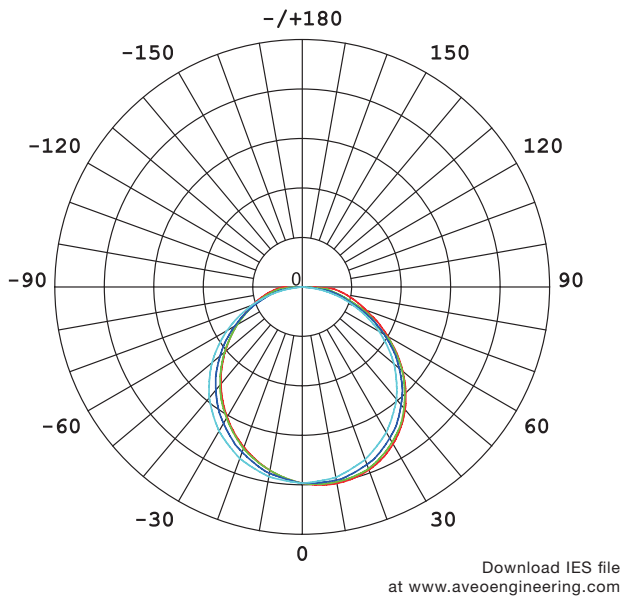

Photometric Data

Article No.	FLSC-24V-60 and FLSCO-24V-60	
LED Type	SMD	
Beam angle	160°	
Color	CCT/Wavelength	Lumen/m
Red	620-630nm	>100lm
Green	520-530nm	>250lm
Blue	460-470nm	>35lm
Amber	590-595nm	>75lm
Warm White	2725±145K	>320lm
	3045±145K	>320lm
White	3465±245K	>320lm
	3985±275K	>320lm
Cool White	4503±243K	>320lm
	5028±283K	>320lm
Daylight White	5665±355K	>320lm
	6530±510K	>320lm

Photometric Data

Article No.	FLSC-230V-72 and FLSCO-230V-72	
LED Type	SMD	
Beam angle	160°	
Color	CCT/Wavelength	Lumen/m
Red	620-630nm	>75lm
Green	520-530nm	>130lm
Blue	460-470nm	>25lm
Amber	590-595nm	>55lm
Warm White	2725±145K	>240lm
White	3465±245K	>240lm
Cool White	4503±243K	>240lm
Daylight White	5665±355K	>240lm

Candle Power Distribution

Illuminance Characteristics