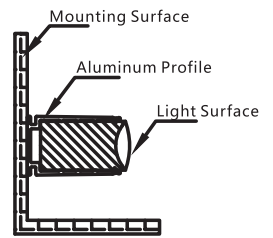

Beam Angle

Bending Diameter

Flame Resistant

UV Resistant

Solvent Resistant

Saltwater Resistant

IP68 Protection

IK08 Protection

Technical Data

Article No.	FLSCO-24V-60	FLSC-24V-60	FLSCO-230V-72	FLSC-230V-72
Color	Red/Amber	Green/Blue/White	Red/Amber	Green/Blue/White
Working Voltage	DC24V	DC24V	AC230V	AC230V
Rated Power / mtr	7.2W	12W	8W	12W
LED Qty/mtr	60LEDs	60LEDs	72LEDs	72LEDs
LED Distance	1.67cm	1.67cm	1.39cm	1.39cm
Min. Cutting Unit	10LEDs (16.7cm)	6LEDs (10cm)	72LEDs (1m)	72LEDs (1m)
Continuous Length	15m	10m	100m	80m
IP Rating	IP68/IP40	IP68/IP40	IP65/IP40	IP65/IP40