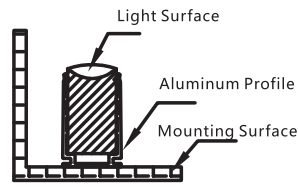

Beam Angle

Bending Diameter

Flame Resistant

UV Resistant

Solvent Resistant

Saltwater Resistant

IP68 Protection

IK08 Protection

Technical Data

Article No.	FLSCO-24V-60	FLSC-24V-60	FLSCO-230V-72	FLSC-230V-72
Color	Red/Amber	Green/Blue/White	Red/Amber	Green/Blue/White
Working Voltage	DC24V	DC24V	AC230V	AC230V
Rated Power / mtr	7.2W	12W	8W	12W
LED Qty/mtr	60LEDs	60LEDs	72LEDs	72LEDs
LED Distance	1.67cm	1.67cm	1.39cm	1.39cm
Min. Cutting Unit	10LEDs (16.7cm)	6LEDs (10cm)	72LEDs (1m)	72LEDs (1m)
Continuous Length	15m	10m	100m	80m
IP Rating	IP68/IP40	IP68/IP40	IP65/IP40	IP65/IP40