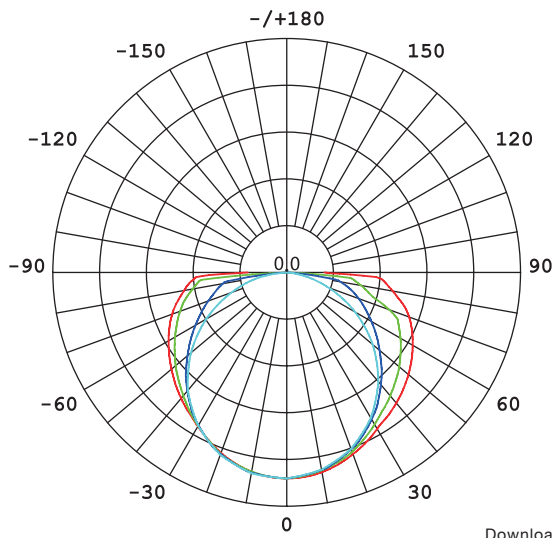

Photometric Data

Article No.	MNDMSCO-24V-72 and MNDMSC-24V-72	
LED Type	SMD	
Beam angle	270°	
Color	CCT/Wavelength	Lumen/m
Red	620-630nm	>16lm
Green	520-530nm	>70lm
Blue	460-470nm	>14lm
Amber	590-595nm	>19lm
Warm White	2725±145K	>130lm
White	3465±245K	>130lm
Cool White	4503±243K	>130lm
Daylight White	5665±355K	>130lm

Photometric Data

Article No.	MNDMSC-230V-72	
LED Type	SMD	
Beam angle	270°	
Color	CCT/Wavelength	Lumen/m
Red	620-630nm	>12lm
Green	520-530nm	>50lm
Blue	460-470nm	>10lm
Amber	590-595nm	>14lm
Warm White	2725±145K	>100lm
White	3465±245K	>100lm
Cool White	4503±243K	>100lm
Daylight White	5665±355K	>100lm

Candle Power Distribution

Illuminance Characteristics