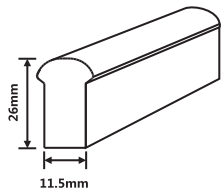

Beam Angle

Bending Diameter

Flame Resistant

UV Resistant

Solvent Resistant

Saltwater Resistant

IP68 Protection

IK08 Protection

Technical Data

Article No.	MNDMSCO-24V-72	MNDMSC-24V-72	MNDMSC-230V-72
Color	Red/Amber	Green/Blue/White	Red/Amber/Green/Blue/White
Working Voltage	DC24V	DC24V	AC230V
Rated Power / mtr	3.5W	5W	5W
LED Qty/mtr	72LEDs	72LEDs	72LEDs
LED Distance	1.39cm	1.39cm	1.39cm
Min. Cutting Unit	9LEDs (12.5cm)	6LEDs (8.33cm)	72LEDs (1m)
IP Rating	IP68	IP68	IP65

Matching Table for Power and Length(DC24V)

Power	35W	60W	85W	100W	120W	150W	180W
3.5W Length	9m	15m	20m	25m	30m	37.5m	40m
5W Length	6m	10.5m	15m	17.5m	21m	26.5m	30m
Energizing Way	DC input 01/02			DC input 01 02			