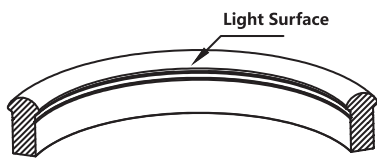

Beam Angle

Bending Diameter

Flame Resistant

UV Resistant

Solvent Resistant

Saltwater Resistant

IP68 Protection

IK08 Protection

Technical Data

Article No.	MNDMSCO-24V-72	MNDMSC-24V-72	MNDMSC-230V-72
Color	Red/Amber	Green/Blue/White	Red/Amber/Green/Blue/White
Working Voltage	DC24V	DC24V	AC230V
Rated Power / mtr	3.5W	5W	5W
LED Qty/mtr	72LEDs	72LEDs	72LEDs
LED Distance	1.39cm	1.39cm	1.39cm
Min. Cutting Unit	9LEDs (12.5cm)	6LEDs (8.33cm)	72LEDs (1m)
IP Rating	IP68	IP68	IP65