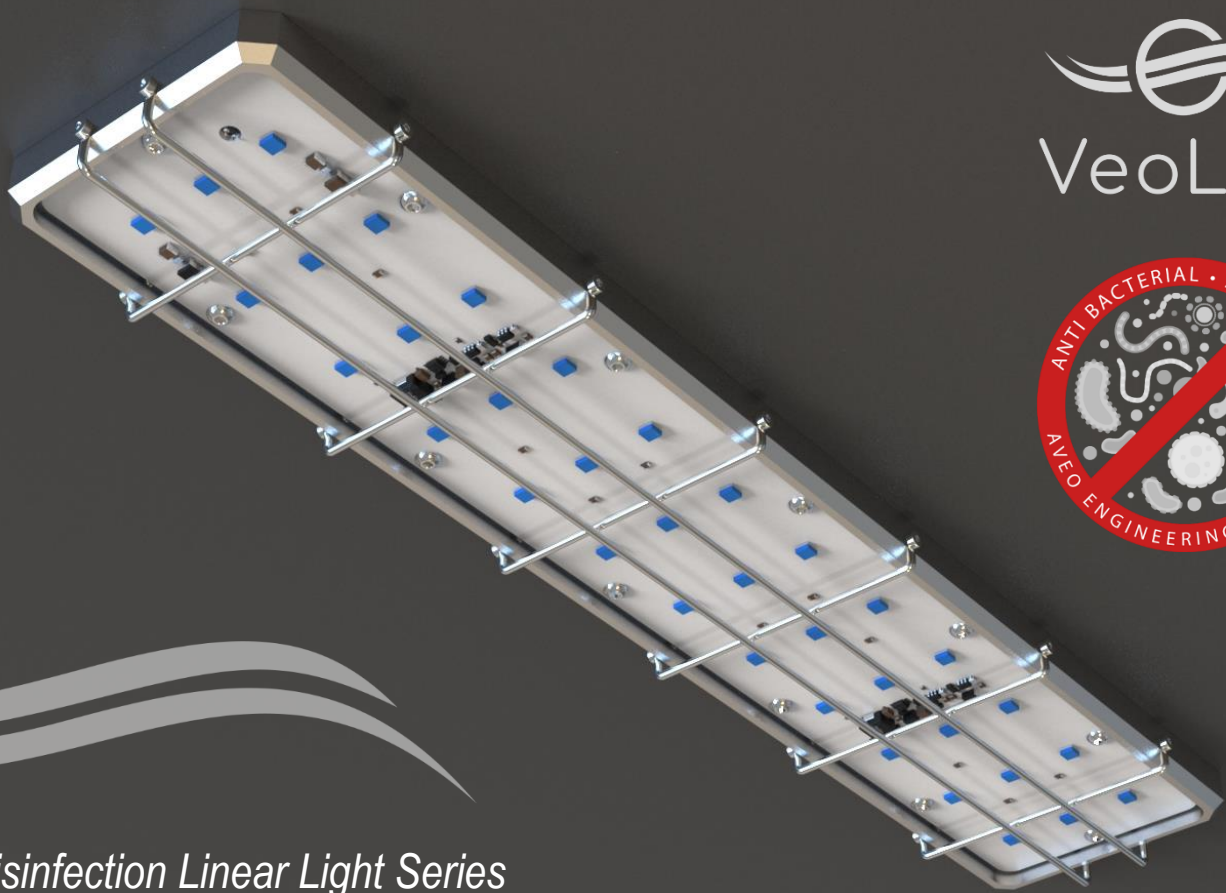

VeoLite™

Disinfection Linear Light Series

CabinPure VC™

CabinPure VC™

Specification

Dimensions (mm):	348.4 x 74.4 x 16
Dimensions (inches):	13.716" x 2.929" x 0.629"
Operating Voltage Range:	8-36VDC
Input Power:	76 W
Input Current:	2.7 A (@28VDC) 5.4 A (@14VDC)
UV:	275nm
Operating Temperature:	-40°C to 85°C -40°F to 185°F
Transient Voltage:	60V at 2second max, both polarities
Under-voltage lockout:	9V, not more
Over-voltage lockout:	36V, not less

Part Numbers	
Silver:	AVE-HPVCS-DBA
Black:	AVE-HPVCB-DBA

Drawing