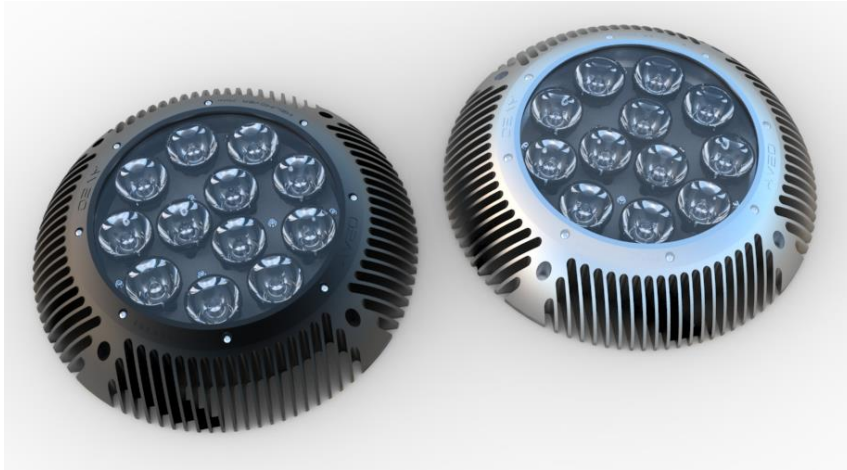

HeliHover Mini™

Hover Illumination

Color	Type of lens		
	7°	12°	27°
Black	AVE-HMBILOW-DU1	AVE-HMBILOW-DN1	AVE-HMBILOW-DM1
Silver	AVE-HMSILOW-DU1	AVE-HMSILOW-DN1	AVE-HMSILOW-DM1

Specification

Dimensions:	See drawing
Operating Voltage Range:	18 – 36 V DC
Power (@25°C):	120W typ.
Color:	Cool White
Beam:	
Ultra Narrow:	7°
Narrow:	12°
Medium:	27°
Intensity:	
Ultra Narrow:	601,000 cd
Narrow:	225,000 cd
Medium:	49,200 cd
Ambient Temperature:	from -55°C to +85°C from -67°F to +185°F
Overheat Protection:	Yes (temperature dependent decrement of intensity)
Useful Life:	not less than 30,000 aircraft flight hours
Waterproof, Dust-proof, Shock-proof, Vibration-proof:	Yes