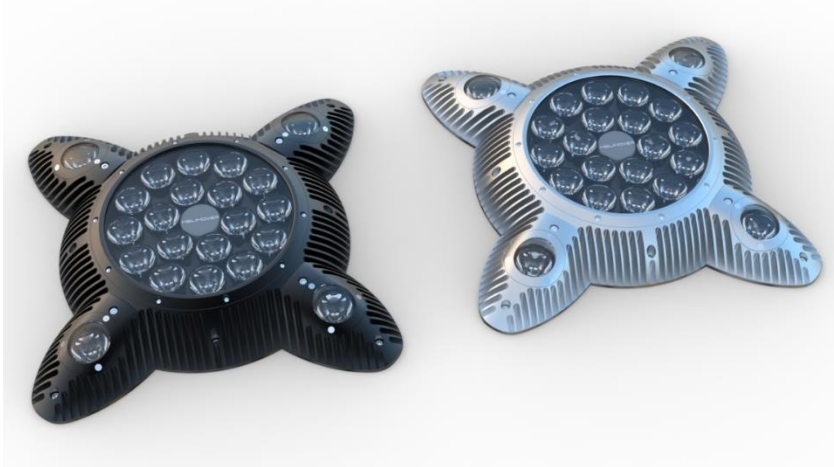

HeliHover XL™

Hover Illumination

Color	Type of lens		
	7°	12°	27°
Black	AVE-HXLBOW-TU1	AVE-HXLBOW-TN1	AVE-HXLBOW-TM1
Silver	AVE-HXLSOW-TU1	AVE-HXLSOW-TN1	AVE-HXLSOW-TM1

Specification

Dimensions:	See drawing
Weight:	4.64 kg / 8.02 lb
Operating Voltage Range:	18 – 36 V DC
Input Power (@25°C):	286W @ 28V DC typ.
Input Current:	10A @ 28V DC
Color:	Cool White
Beam:	
Ultra Narrow:	7°
Narrow:	12°
Medium:	27°
Intensity:	
Ultra Narrow:	1,080,000 cd
Narrow:	410,000 cd
Medium:	90,000 cd
Ambient Temperature:	from -55°C to +85°C from -67°F to +185°F
Overheat Protection:	Yes (temperature dependent decrement of intensity)
Useful Life:	not less than 30,000 aircraft flight hours
Waterproof, Dust-proof, Vibration-proof:	Yes