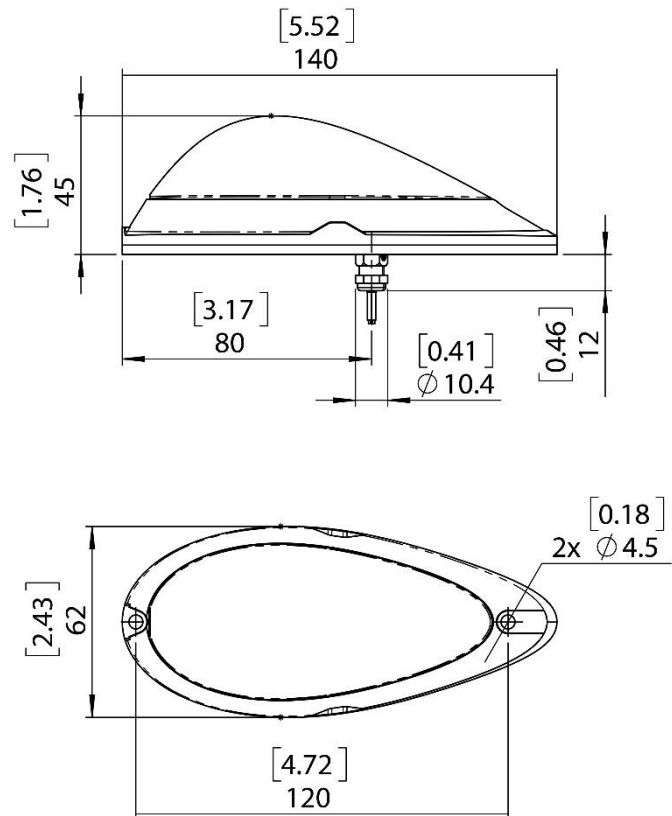

Pacifica NXT™

Under-wing or under-fuselage landing or taxi light

Specification

Pacifica NXT	AVE-PANTLW-D01
Pacifica NXT Landing (13°)	AVE-PANLW-D01
Pacifica NXT Taxi (35° x 13°)	AVE-PANTW-D01
Dimensions (mm):	140 x 62 x 45
Dimensions (inches):	5.52" x 2.43" x 1.76"
Operating Voltage Range:	9-36 VDC
Input Power:	13.16 W @14 VDC 13.16 W @28 VDC
Input Current (at 25°C):	0.94 A @14 VDC 0.47 A @28 VDC
Ambient Temperature:	from -40°C to +85°C from -40°F to +185°F
Overheat Protection:	Yes (temperature dependent decrement of intensity)
Transient Voltage:	1 second +90V
Under-Voltage Lockout:	+5.6 VDC, not more
Over-Voltage Lockout:	+37.8 VDC, not less
Weight:	180 g / 6.35 oz
Waterproof, Dust-proof, Vibration-proof:	Yes

Dimensional Drawing

Dimensions in [inches] mm

Pacifica NXT™

Under-wing or under-fuselage landing or taxi light

Wiring Diagram