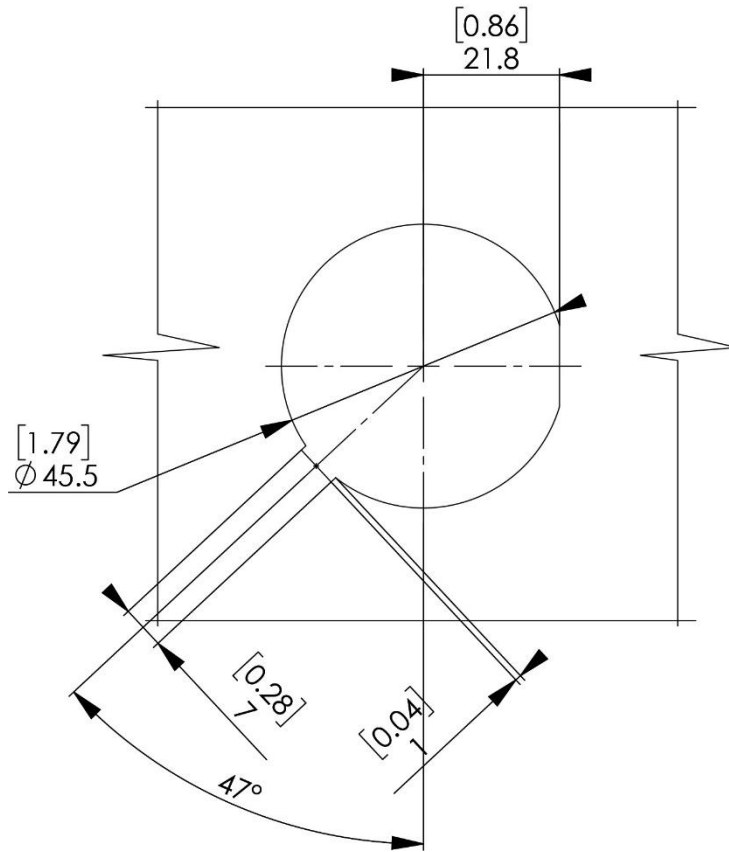

EyeBeam MB™

Interior Swivel LED light – Single Color

Black - PN: AVE-EMBILW-TB0
Silver - PN: AVE-EMBILW-TS0

Specification

Dimensions:	See drawing on the right
Weight:	105 g / 3.704 oz
Operating Voltage Range:	9 – 36 VDC
Input Current:	0.13 mA (@14V) 0.09 mA (@28V)
Output Power:	1.4 W
Ambient Temperature:	from -40°C to +85°C from -40°F to +185°F
Push Button Function:	<p>Every single SHORT press switching in sequence:</p> <ol style="list-style-type: none"> 1. DIM (NVG) 2. FULL Bright 3. DIM (NVG) 4. OFFLONG press switches the light OFF <p><i>If the microswitch is STUCK the light will be switched OFF and after ~10 secs the button backlight starts blinking indicating a problem</i></p>

Drawing

Wiring Diagram

Mounting hole

Dimensions in mm [inches]