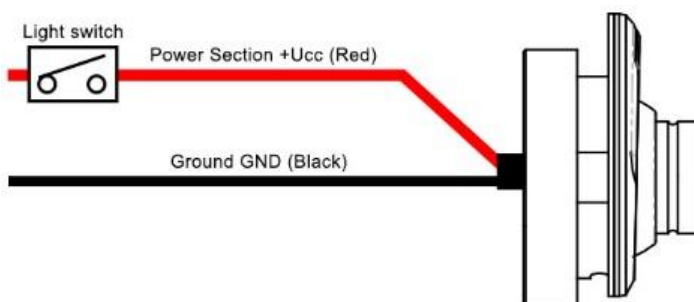

EyeBeam MB™

Interior Swivel LED light – Single Color

Black - PN: AVE-EMBILW-TB0
Silver - PN: AVE-EMBILW-TS0

Specification

Dimensions:	See drawing on the right
Weight:	105 g / 3.704 oz
Operating Voltage Range:	9 – 36 VDC
Input Current:	0.13 mA (@14V) 0.09 mA (@28V)
Output Power:	1.4 W
Ambient Temperature:	from -40°C to +85°C from -40°F to +185°F
Push Button Function:	<p>Every single SHORT press switching in sequence:</p> <ol style="list-style-type: none"> 1. DIM (NVG) 2. FULL Bright 3. DIM (NVG) 4. OFFLONG press switches the light OFF <p><i>If the microswitch is STUCK the light will be switched OFF and after ~10 secs the button backlight starts blinking indicating a problem</i></p>

Drawing

Wiring Diagram

Mounting hole

Dimensions in mm [inches]