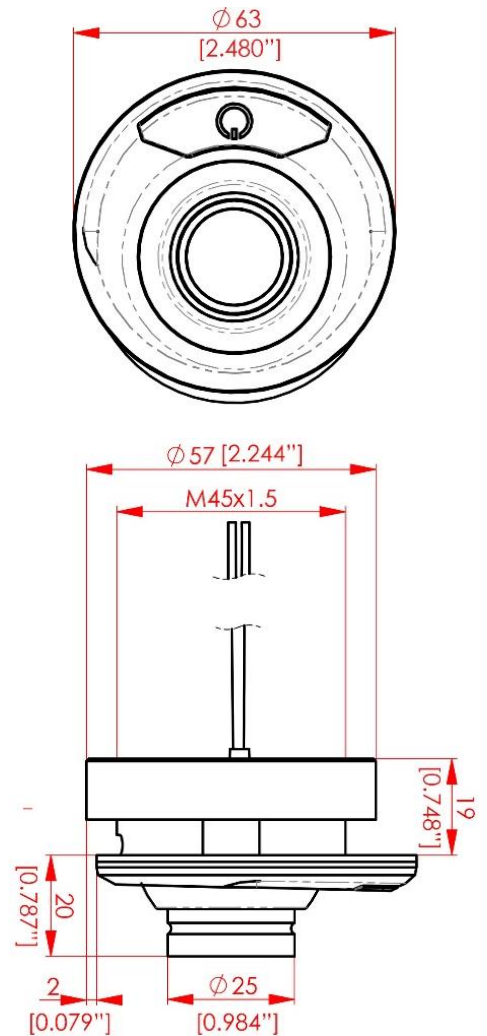

EyeBeam MB™

Interior Swivel LED light – Single Color

Black - PN: AVE-EMBILW-TB0
Silver - PN: AVE-EMBILW-TS0

Specification

Dimensions:	See drawing on the right
Weight:	105 g / 3.704 oz
Operating Voltage Range:	9 – 36 VDC
Input Current:	0.13 mA (@14V) 0.09 mA (@28V)
Output Power:	1.4 W
Ambient Temperature:	from -40°C to +85°C from -40°F to +185°F
Push Button Function:	<p>Every single SHORT press switching in sequence:</p> <ol style="list-style-type: none"> 1. DIM (NVG) 2. FULL Bright 3. DIM (NVG) 4. OFFLONG press switches the light OFF <p><i>If the microswitch is STUCK the light will be switched OFF and after ~10 secs the button backlight starts blinking indicating a problem</i></p>

Drawing

Wiring Diagram

Mounting hole

Dimensions in mm [inches]